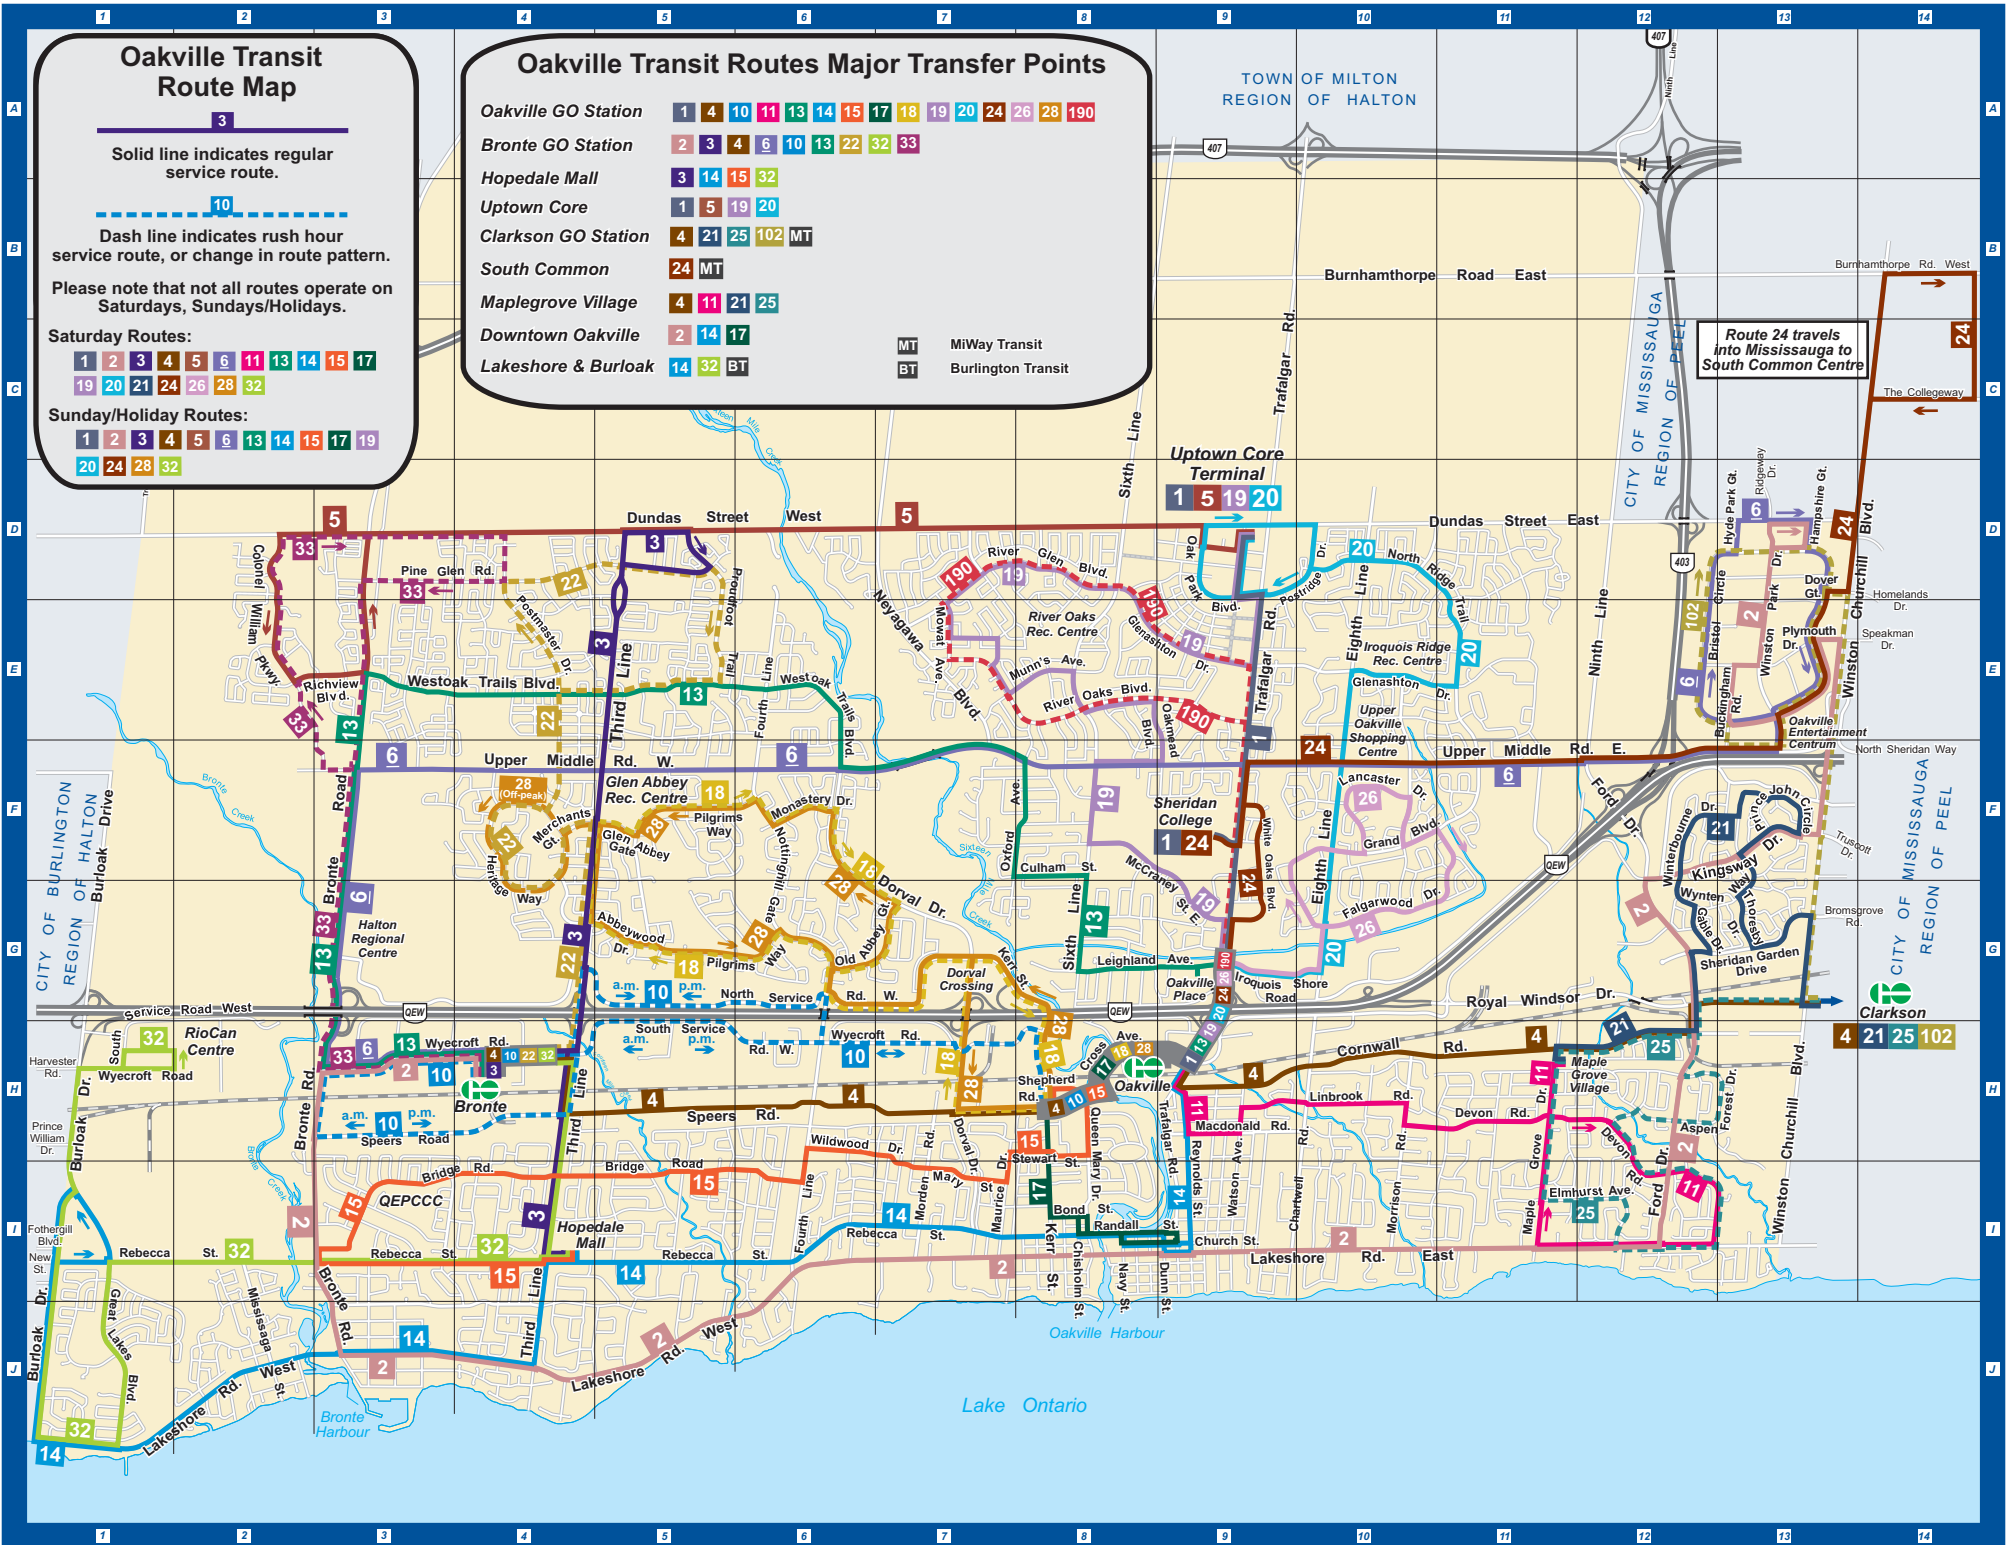

Oakville Transit Route Map

3
Solid line indicates regular service route.

10
Dash line indicates rush hour service route, or change in route pattern.

Please note that not all routes operate on Saturdays, Sundays/Holidays.

Saturday Routes:

- 1 2 3 4 5 6 11 13 14 15 17
19 20 21 24 26 28 32

Sunday/Holiday Routes:

- 1 2 3 4 5 6 13 14 15 17 19
20 24 28 32

Oakville Transit Routes Major Transfer Points

Oakville GO Station	1 4 10 11 13 14 15 17 18 19 20 24 26 28 190
Bronte GO Station	2 3 4 6 10 13 22 32 33
Hopedale Mall	3 14 15 32
Uptown Core	1 5 19 20
Clarkson GO Station	4 21 25 102 MT
South Common	24 MT
Maple Grove Village	4 11 21 25
Downtown Oakville	2 14 17
Lakeshore & Burloak	14 32 BT

MT MiWay Transit
BT Burlington Transit

Route 24 travels into Mississauga to South Common Centre

Uptown Core Terminal
1 5 19 20

Clarkson
4 21 25 102